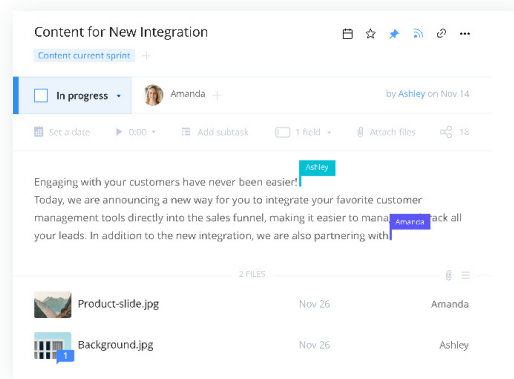

## All-in-one collaborative work management solution for leading productive teams

Achieving success means rising above the competition. A big part of this involves building a collaborative work environment that aligns company visions with individual activities. Whether you're managing complex projects, measuring work performance, or sharing information with teams, Wrike helps you manage workflows securely at scale, turn strategies into actionable plans, and drive operational excellence.

## Powerful, simple work management

Cloud-based enterprise project portfolio management software helps teams plan, manage, and complete projects:

- Automate processes for just one project or a thousand, you can streamline how your teams work today and grow their needs.
- Interactive Gantt Charts let you see project progress and keep everyone on the same page.
- Mobile apps for iOS and Android allow you to access and update your projects any time, anywhere.

## Seamless collaboration

Break down silos and bring your teams together, regardless of where they are:

- Built-in communication and editing tools foster teamwork and productivity; reduce risks and wait time.
- An all-encompassing platform provides a single source of truth so your teams always have the most up-to-date information on every task and every project.
- Activity notifications and clear role assignments provide instant visibility into project status and accountability.