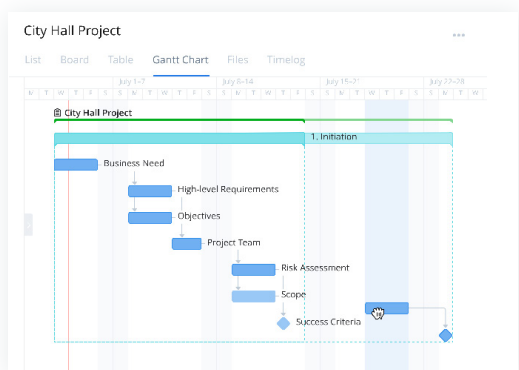

## All-in-one collaborative work management solution for leading productive teams

Achieving success means rising above the competition. A big part of this involves building a collaborative work environment that aligns company visions with individual activities. Whether you're managing complex projects, measuring work performance, or sharing information with teams, Wrike helps you manage workflows securely at scale, turn strategies into actionable plans, and drive operational excellence.