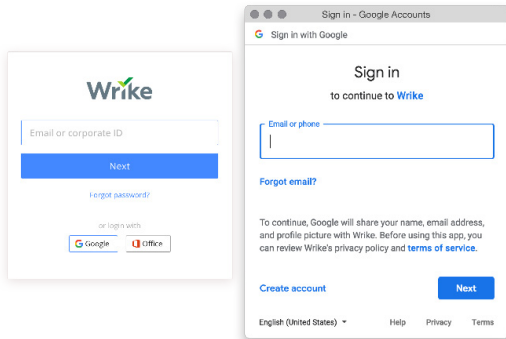

Experience the Power of Wrike: An End-to-End Work Management Solution to Accelerate Team Success

Unparalleled enterprise-grade cloud data security

- Advanced user access controls
- Customer-managed encryption keys
- Single sign-on authentication
- Data protection at every touch point
- World-class data centers in the US and EU