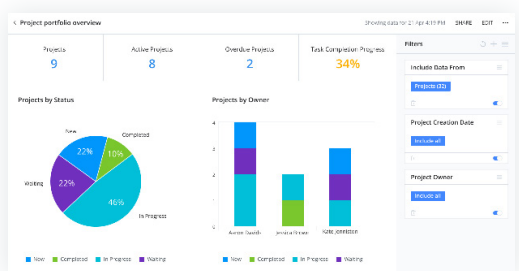

## Powerful, simple work management

Cloud-based enterprise project portfolio management software helps teams plan, manage, and complete projects:

- Automate processes for just one project or a thousand, you can streamline how your teams work today and grow their needs.
- Interactive Gantt Charts let you see project progress and keep everyone on the same page.
- Mobile apps for iOS and Android allow you to access and update your projects any time, anywhere.

## Seamless collaboration

Break down silos and bring your teams together, regardless of where they are:

- Built-in communication and editing tools foster teamwork and productivity; reduce risks and wait time.
- An all-encompassing platform provides a single source of truth so your teams always have the most up-to-date information on every task and every project.
- Activity notifications and clear role assignments provide instant visibility into project status and accountability.

## Truly understand your organization

Powerful visualization of team and project performance to facilitate faster and smarter data-driven decisions

- Advanced reports and analytics dashboards bring deeper visibility into work and make data more digestible and meaningful for stakeholders.
- Connect your essential business tools to Wrike and make it your project control center.